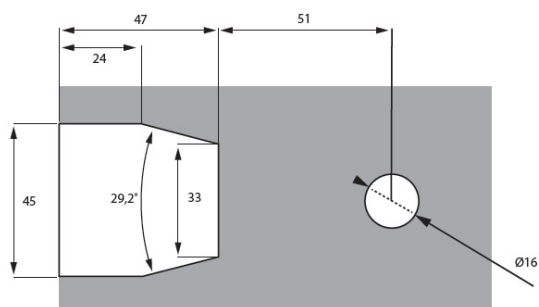

PRODUCT SHEET

Description:

Shower Hinge "Linz", Wall/Glass, Brushed Brass, Offset Back 3 Holes, 6-10mm Glass Thickness, W/15 DG Angle Adjustment, Function & 15DG Return Function, Brass Material, Rectangular, Shape w/Chamferede Edges

Item number:

15.26.744-7

Units	Box	Carton	HS Code	Barcode
Pcs.	1	20	8302100090	
				5704866516570

SISO A/S

Mileparken 11
DK-2740 Skovlunde
Denmark
VAT: DK 24786013

Phone +45 45 830 900

www.siso.dk
siso@siso.dk

Danske Bank
Nytorv Branch
Copenhagen
SWIFT: DABADKKK

Account no.
4180 3112 112936
IBAN Account
DK7230003112112936