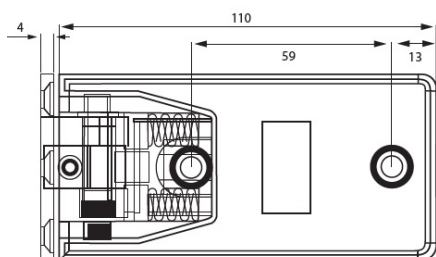

PRODUCT SHEET

Description:

Shower Hinge "Linz", Wall/Glass, Brushed Brass, Offset Back 3 Holes, 6-10mm Glass Thickness, W/15 DG Angle Adjustment, Function & 15DG Return Function, Brass Material, Rectangular, Shape w/Chamferede Edges

Item number:

15.26.744-7

Units	Box	Carton	HS Code	Barcode
Pcs.	1	20	8302100090	
				5704866516570

SISO A/S

Mileparken 11
DK-2740 Skovlunde
Denmark
VAT: DK 24786013

Phone +45 45 830 900

www.siso.dk
siso@siso.dk