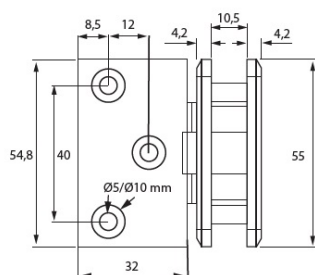

PRODUCT SHEET

Description:

Shower Hinge "Linz", Wall/Glass, Brushed Brass, Offset Back 3 Holes, 6-10mm Glass Thickness, W/15 DG Angle Adjustment, Function & 15DG Return Function, Brass Material, Rectangular, Shape w/Chamferede Edges

Item number:

15.26.744-7

Units	Box	Carton	HS Code	Barcode
Pcs.	1	20	8302100090	
				5704866516570

SISO A/S

Mileparken 11
DK-2740 Skovlunde
Denmark
VAT: DK 24786013

Phone +45 45 830 900

www.siso.dk
siso@siso.dk